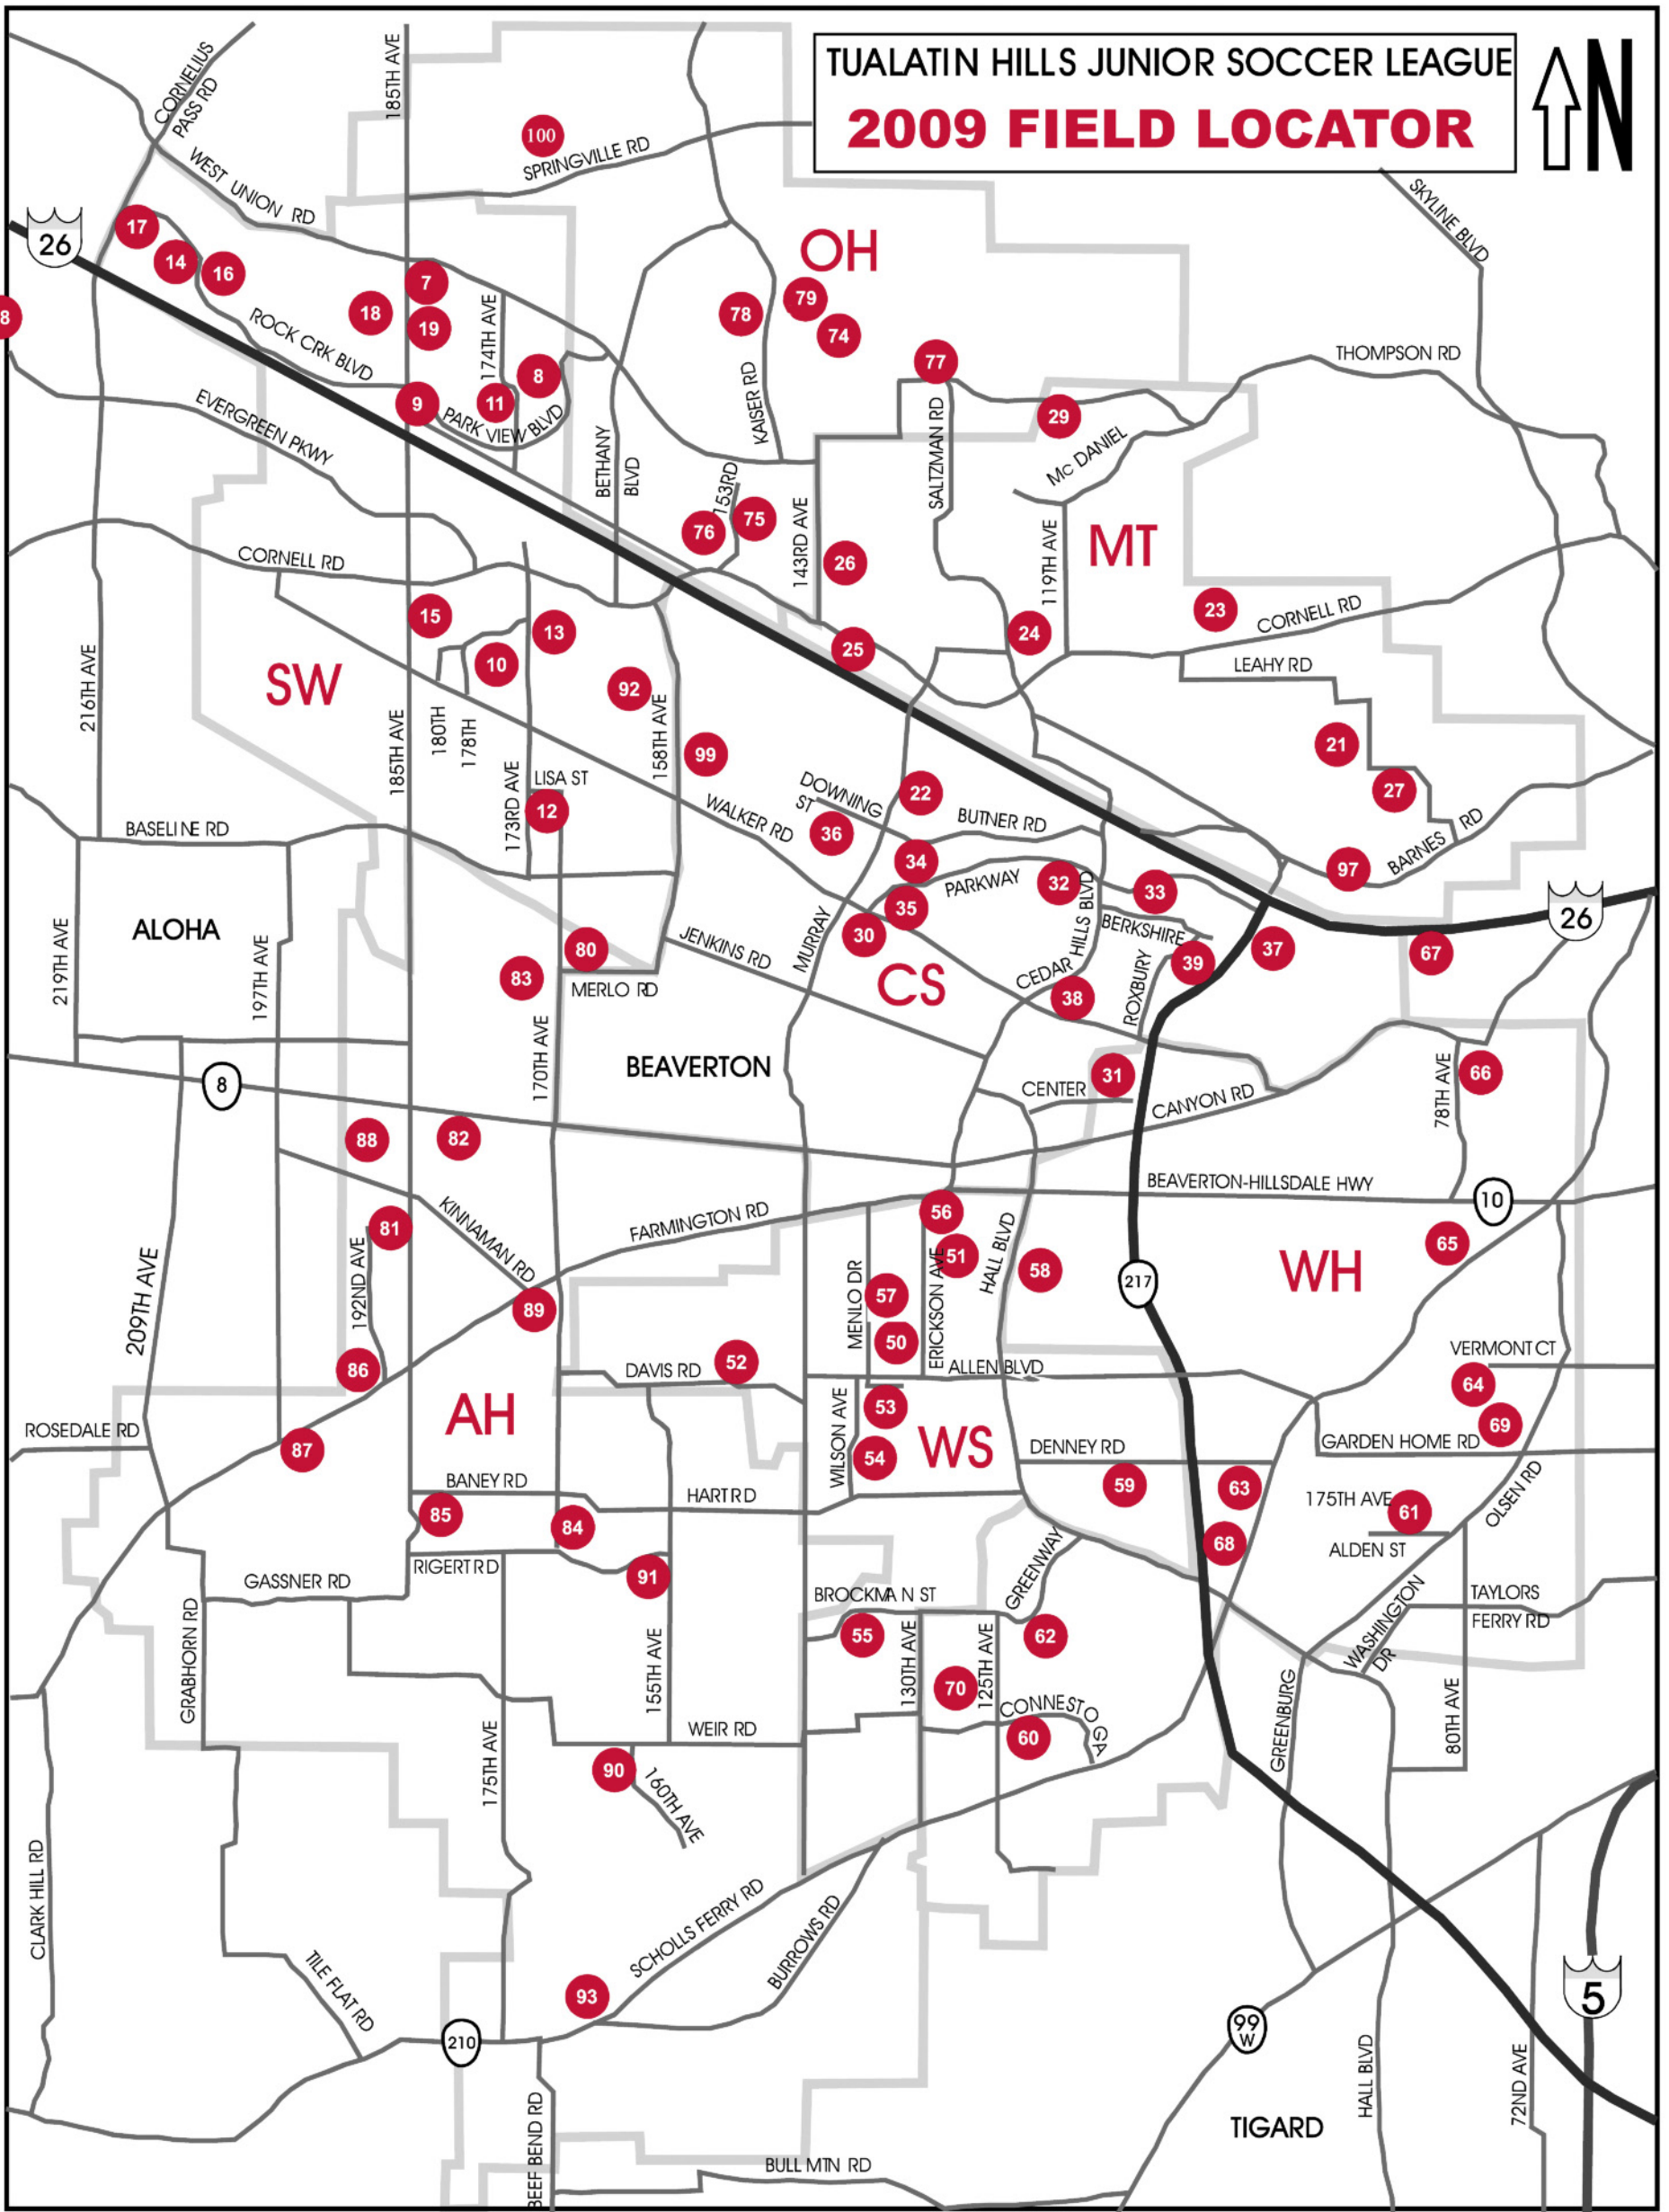

# TUALATIN HILLS JUNIOR SOCCER LEAGUE 2009 FIELD LOCATOR

- 81.....Aloha High School.....18550 SW Kinnaman Rd
- 82.....Arnold Park.....17770 SW Blant on St
- 10.....Autumn Ridge Park.....NW Fieldstone Dr @ 176th
- 30.....Barnes School.....13730 SW Walker Rd
- 83.....Beaver Acres School.....2125 SW 170th
- 51.....Beaverton High School.....13000 SW 2nd
- 78.....Bethany Baptist Church.....4545 NW Kaiser Rd
- 11.....Bethany School.....3305 NW 174th
- 29.....Bonny Slope Park.....Thompson Rd
- 31.....C E Mason.....11375 SW Center St
- 97.....Catlin Gabel School.....8825 SW Barnes Road
- 32.....Cedar Hills Rec Center.....11640 SW Parkway
- 23.....Cedar Mill School.....10265 NW Cornell Rd
- 33.....Cedar Park Middle School.....11100 SW Parkway
- 52.....Chehalem.....15555 SW Davis Rd
- 60.....Conestoga Middle School.....12250 SW Conestoga Dr
- 84.....Cooper Mountain School.....7670 SW 170th
- 12.....Elmonica School.....16950 SW Lisa St
- 85.....Errol Hassell School.....18100 SW Bany Rd
- 77.....Findley School.....Saltzman Rd & Thompson Rd
- 53.....Fir Grove School.....6300 SW Wilson Ave
- 50.....First Baptist Church.....5755 SW Erickson
- 13.....Five Oaks Middle School.....1600 NW 173rd
- 61.....Garden Home Park.....SW Alden Rd, W of Olsen Rd
- 69.....Garden Home Rec Ctr.....7475 SW Oleson Rd